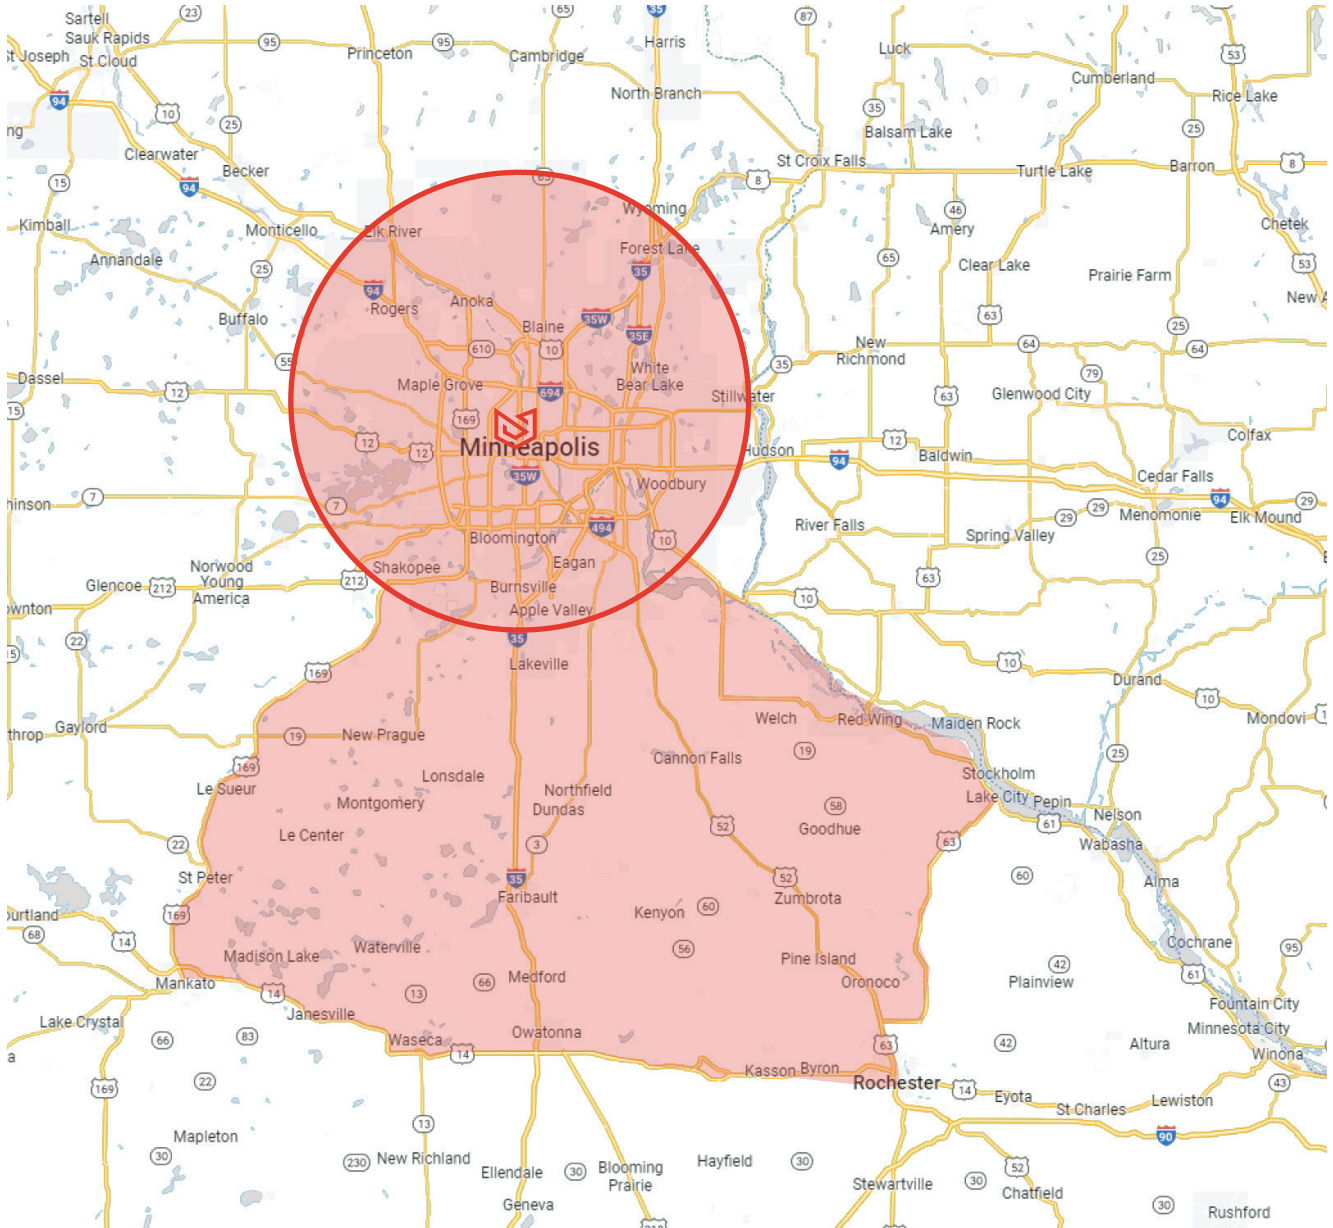

COREMARK METALS

CENTRAL DELIVERY ZONE

BUSINESSES RECEIVE FREE DELIVERY ON ORDERS \$500+ INSIDE OUR ZONE.

TRUCK DELIVERY

Inside Delivery Zone: \$125.00
Outside Delivery Zone: \$150.00+

Speak to an Account Manager
for more information.

1.800.522.5950
www.coremarkmetals.com

COREMARK METALS

NORTHERN DELIVERY ZONE

THIS ROUTE IS AVAILABLE ON THURSDAYS ONLY

BUSINESSES RECEIVE FREE DELIVERY ON ORDERS \$1,000+ INSIDE OUR ZONE.

TRUCK DELIVERY

Inside Delivery Zone: \$125.00

Northern Delivery Zone: \$150.00

Outside Delivery Zone: \$150.00+

Speak to an Account Manager
for more information.

1.800.522.5950

www.coremarkmetals.com

COREMARK METALS

SOUTHERN DELIVERY ZONE

THIS ROUTE IS AVAILABLE ON TUESDAYS ONLY

BUSINESSES RECEIVE FREE DELIVERY ON ORDERS \$1,000+ INSIDE OUR ZONE.

TRUCK DELIVERY

Inside Delivery Zone: \$125.00
Southern Delivery Zone: \$150.00
Outside Delivery Zone: \$150.00+

Speak to an Account Manager
for more information.