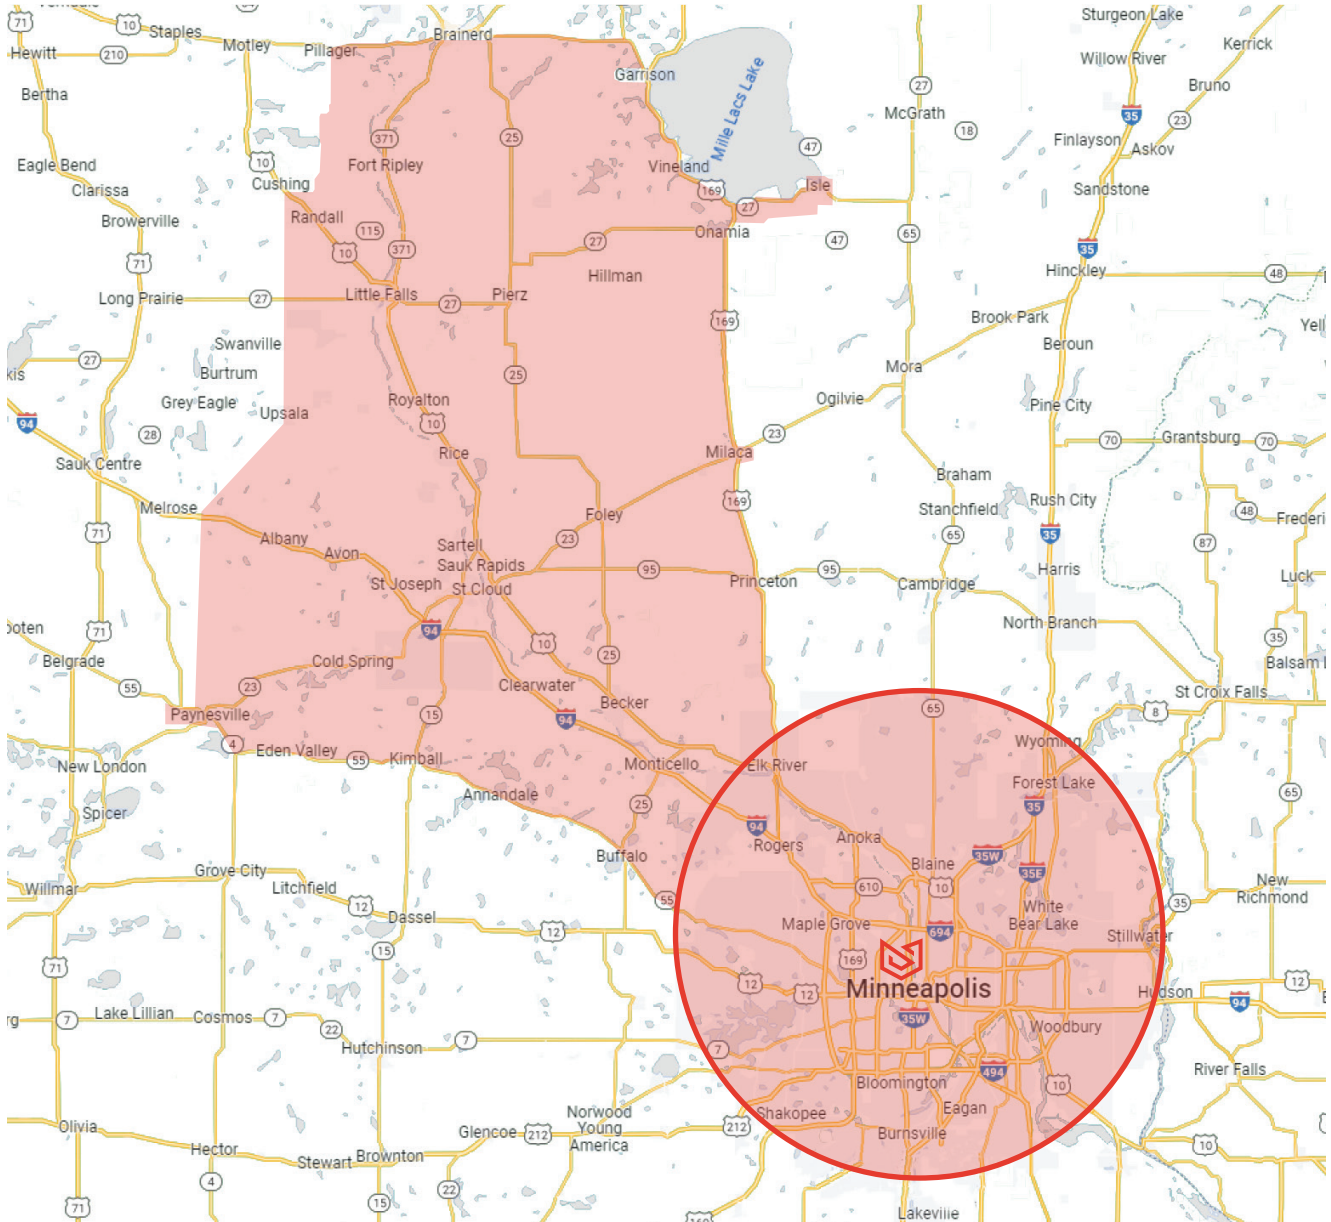

COREMARK METALS

CENTRAL DELIVERY ZONE

BUSINESSES RECEIVE FREE DELIVERY ON ORDERS \$500+ INSIDE OUR ZONE.

TRUCK DELIVERY

Inside Delivery Zone: \$125.00
Outside Delivery Zone: \$150.00+

Speak to an Account Manager
for more information.

1.800.522.5950
www.coremarkmetals.com

COREMARK METALS

NORTHERN DELIVERY ZONE

THIS ROUTE IS AVAILABLE ON THURSDAYS ONLY

BUSINESSES RECEIVE FREE DELIVERY ON ORDERS \$1,000+ INSIDE OUR ZONE.

TRUCK DELIVERY

Inside Delivery Zone: \$125.00

Northern Delivery Zone: \$150.00

Outside Delivery Zone: \$150.00+

Speak to an Account Manager
for more information.

1.800.522.5950

www.coremarkmetals.com

COREMARK METALS

SOUTHERN DELIVERY ZONE

THIS ROUTE IS AVAILABLE ON TUESDAYS ONLY

BUSINESSES RECEIVE FREE DELIVERY ON ORDERS \$1,000+ INSIDE OUR ZONE.

TRUCK DELIVERY

Inside Delivery Zone: \$125.00
Southern Delivery Zone: \$150.00
Outside Delivery Zone: \$150.00+

Speak to an Account Manager
for more information.