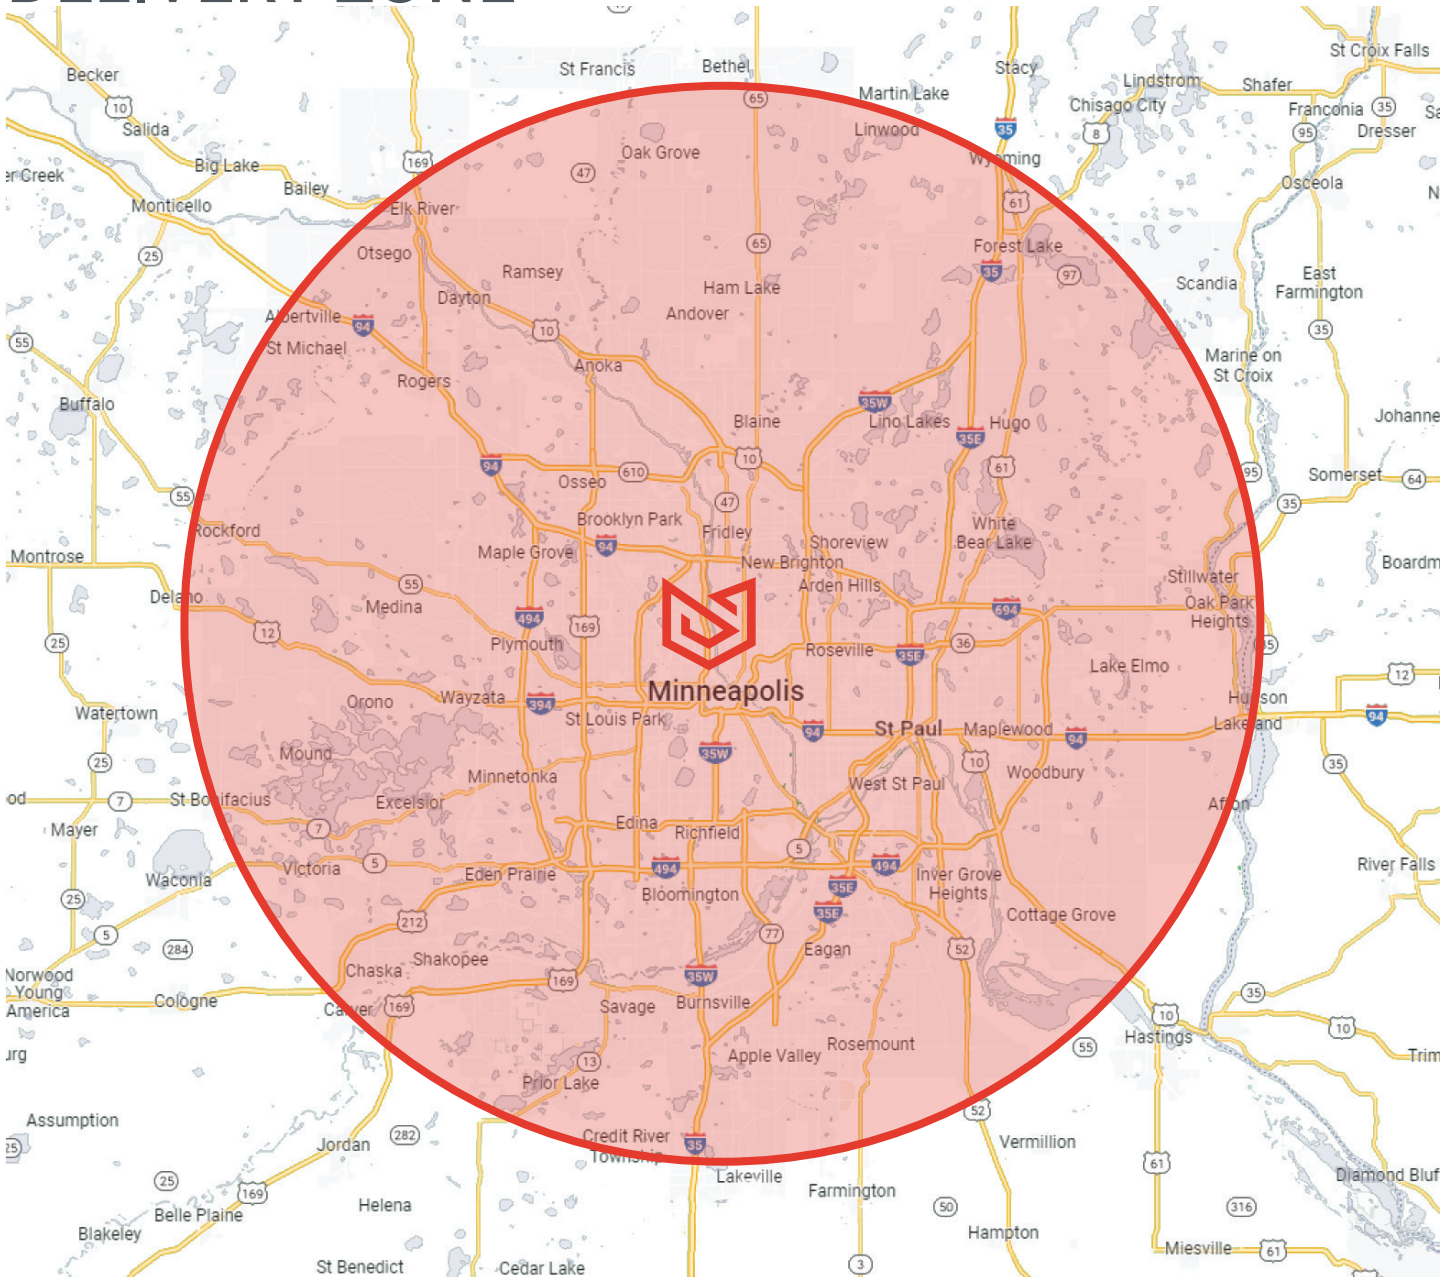

COREMARK METALS

CENTRAL DELIVERY ZONE

BUSINESSES RECEIVE FREE DELIVERY ON ORDERS \$500+ INSIDE OUR ZONE.

TRUCK DELIVERY

Inside Delivery Zone: \$125.00
Outside Delivery Zone: \$150.00+

Speak to an Account Manager
for more information.

1.800.522.5950
www.coremarkmetals.com

COREMARK METALS

NORTHERN DELIVERY ZONE

THIS ROUTE IS AVAILABLE ON THURSDAYS ONLY

BUSINESSES RECEIVE FREE DELIVERY ON ORDERS \$1,000+ INSIDE OUR ZONE.

TRUCK DELIVERY

Inside Delivery Zone: \$125.00

Northern Delivery Zone: \$150.00

Outside Delivery Zone: \$150.00+

Speak to an Account Manager
for more information.

1.800.522.5950

www.coremarkmetals.com

COREMARK METALS

SOUTHERN DELIVERY ZONE

THIS ROUTE IS AVAILABLE ON TUESDAYS ONLY